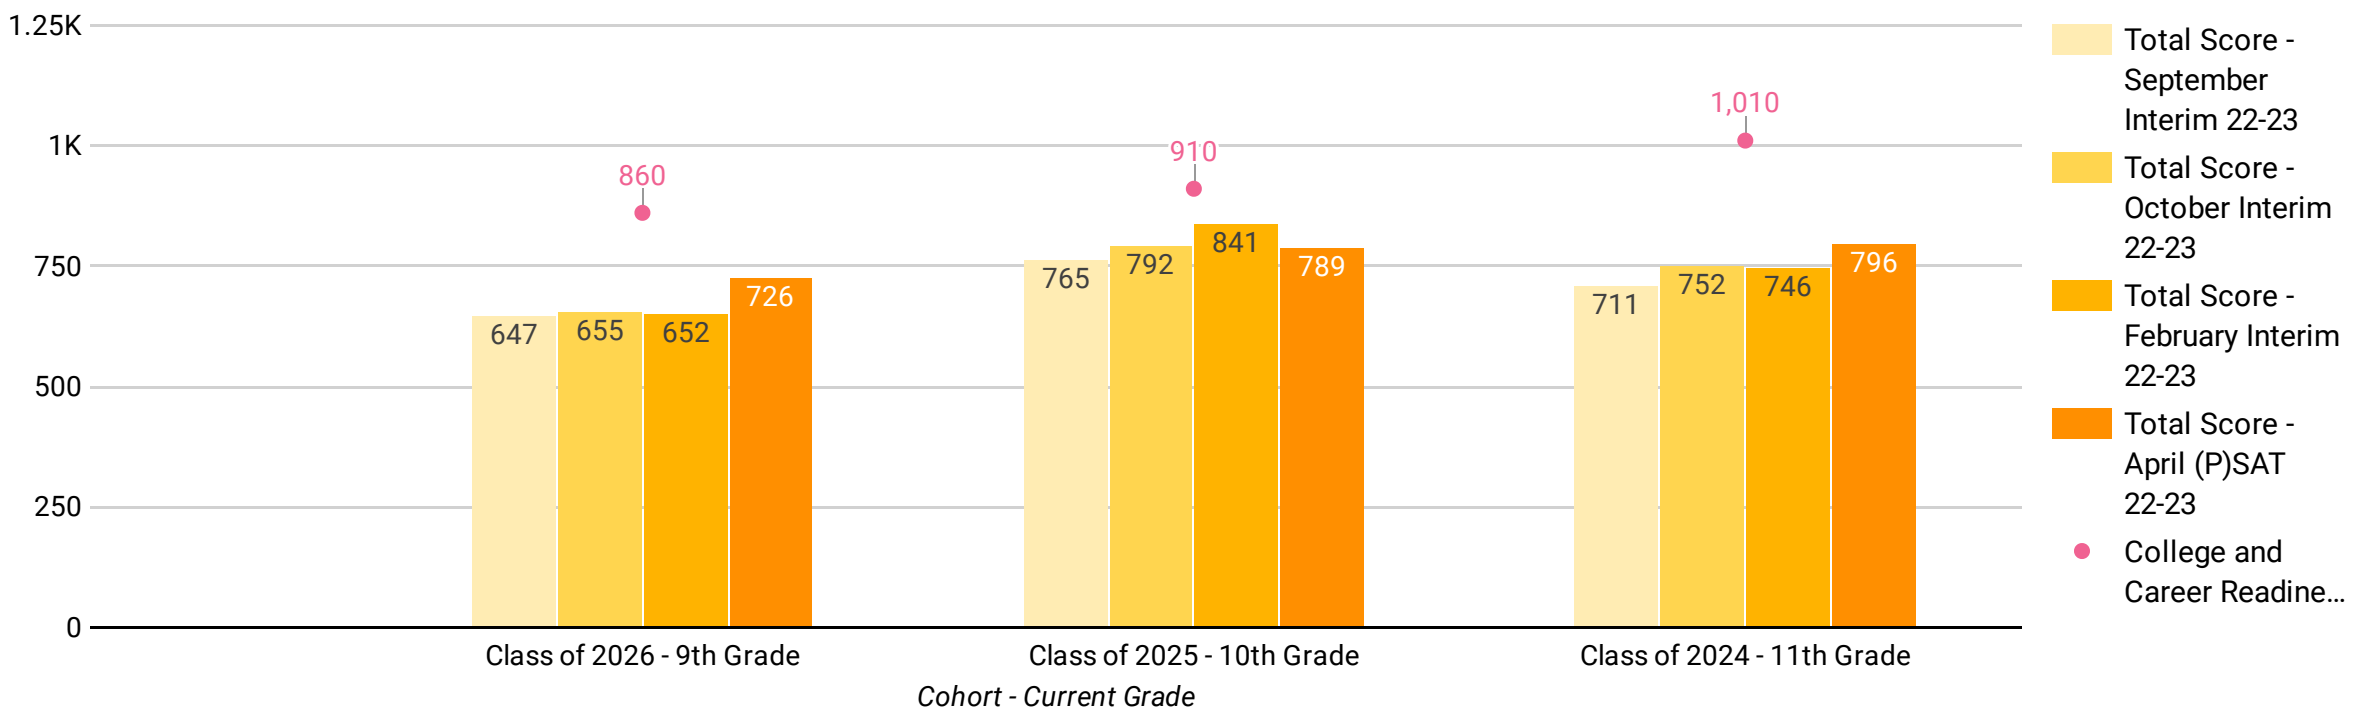

22-23 (P)SAT Cohort Summary

Average (P)SAT Total Score by Cohort by Test

Average (P)SAT EBRW by Cohort by Test

Average (P)SAT Math Score by Cohort by Test