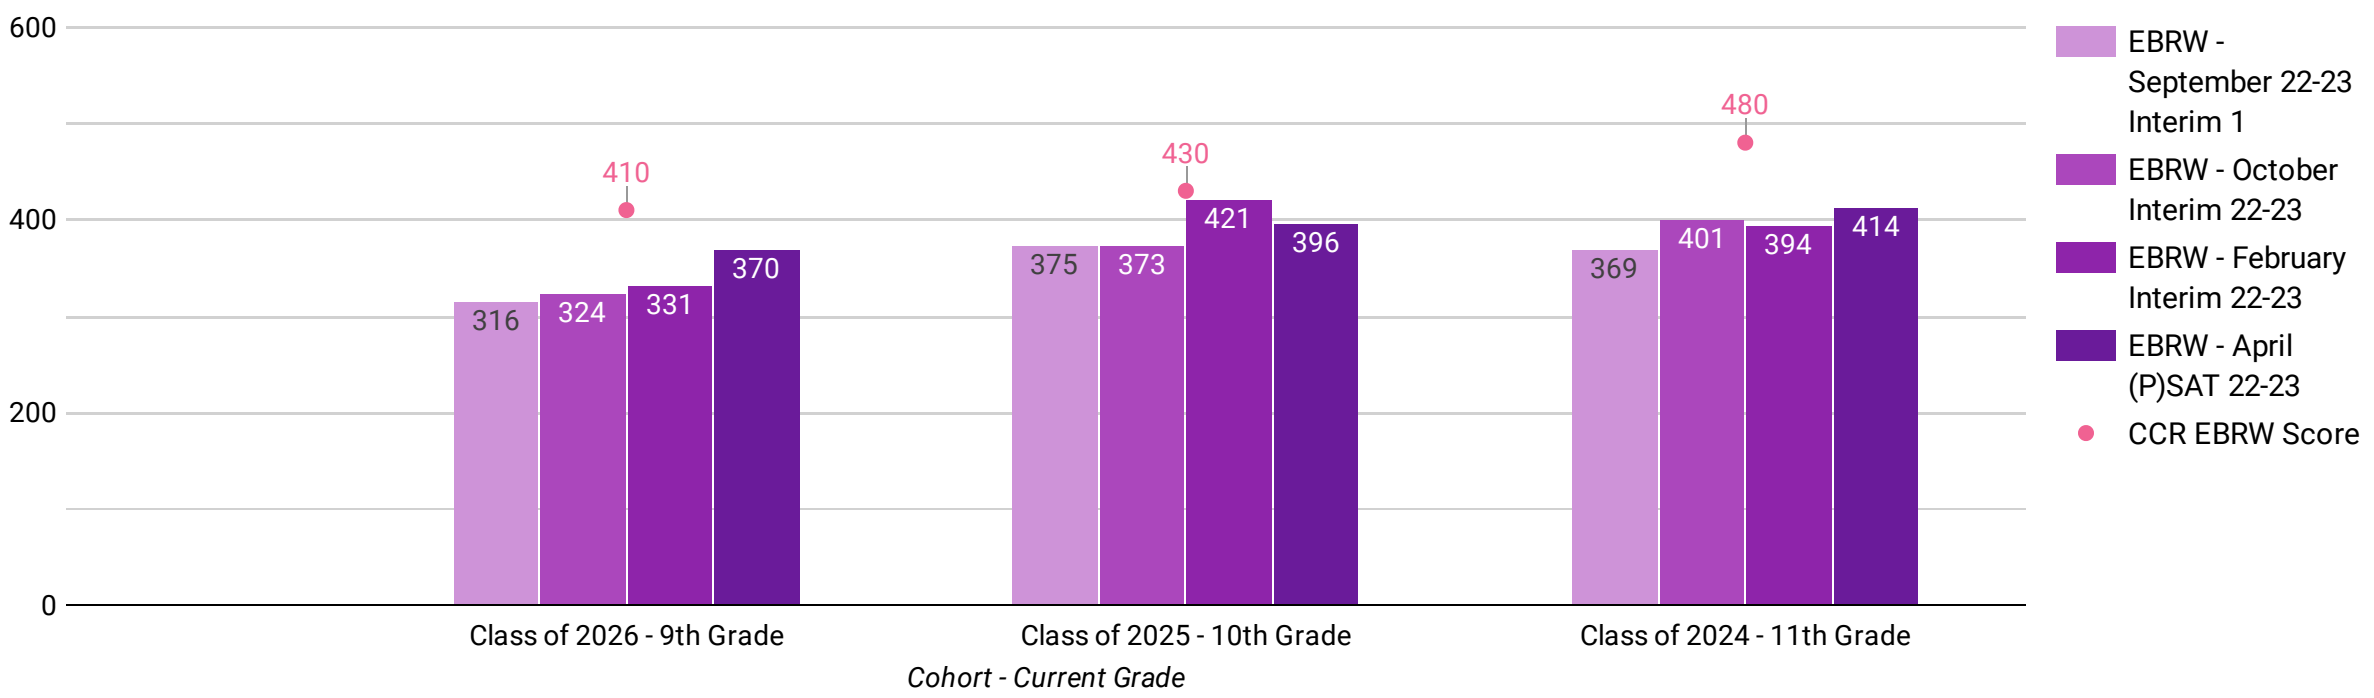

22-23 (P)SAT Cohort Summary

Average (P)SAT Total Score by Cohort by Test

Average (P)SAT EBRW by Cohort by Test

Average (P)SAT Math Score by Cohort by Test